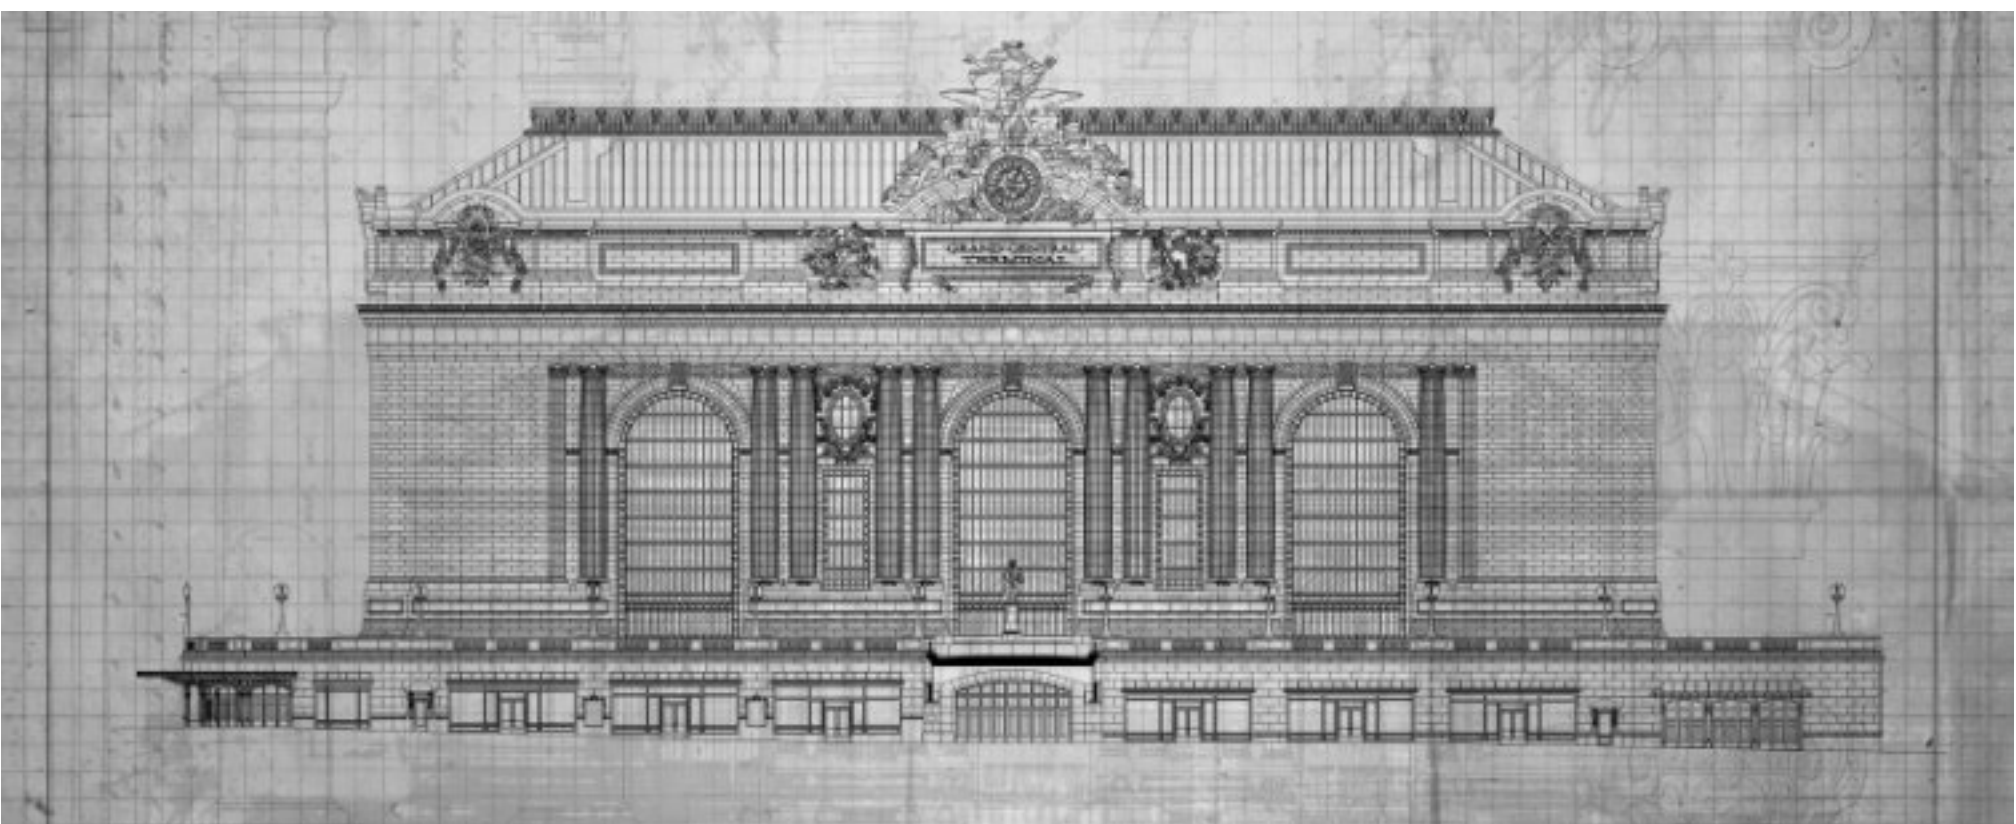

GRAND CENTRAL TERMINAL

ROLLOUT

GCT Blueprint (Newsprint)

WLNyc-005.02

By Rollout

Mural

Custom sizes, scale and colourways

Type II Vinyl